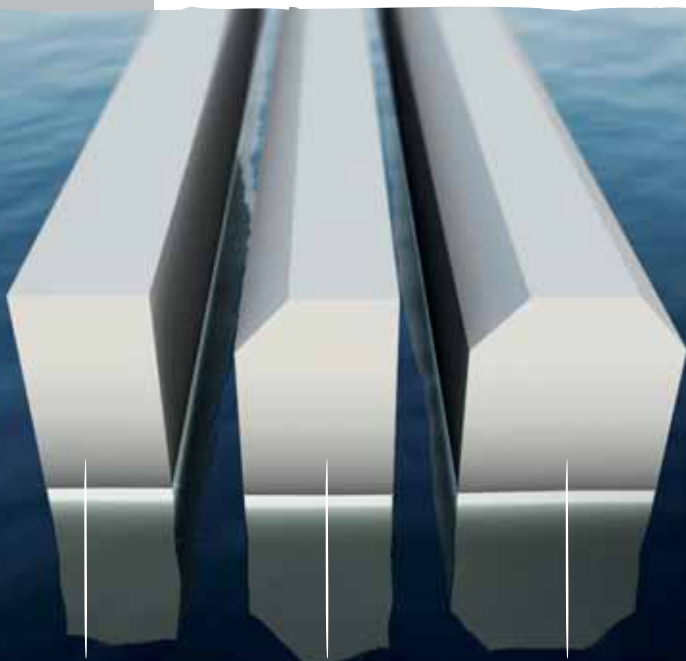

Slider 2D

Sides of the slider are classical and straight

Slider 3D

Sides of the slider have been cut in 2 parts

Slider 3D+

Slider 3D with one more side